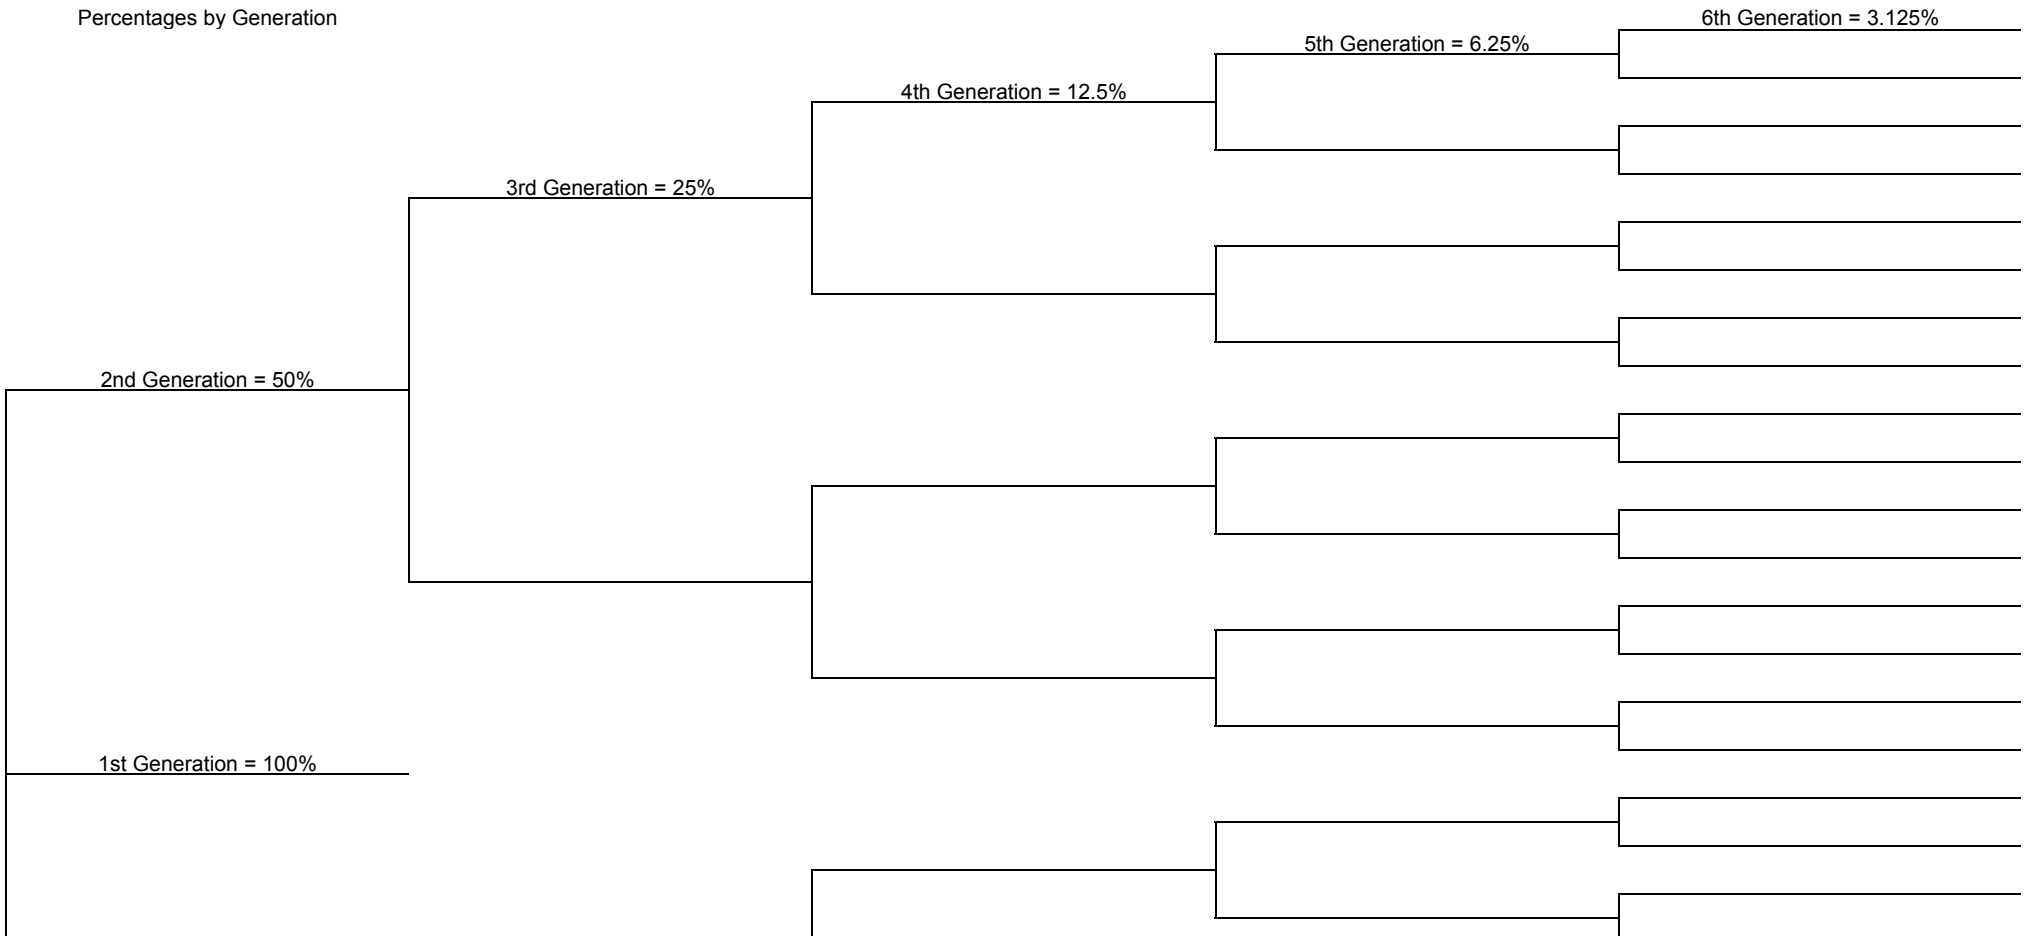

Percentages by Generation

Percentages by Generation

Generation	Percentage	# of Horses
1	100.00000%	1
2	50.00000%	2
3	25.00000%	4
4	12.50000%	8
5	6.25000%	16
6	3.12500%	32
7	1.56250%	64
8	0.78125%	128
9	0.39062%	256
10	0.19531%	512
11	0.09766%	1,024
12	0.04883%	2,048
13	0.02441%	4,096
14	0.01221%	8,192
15	0.00610%	16,384